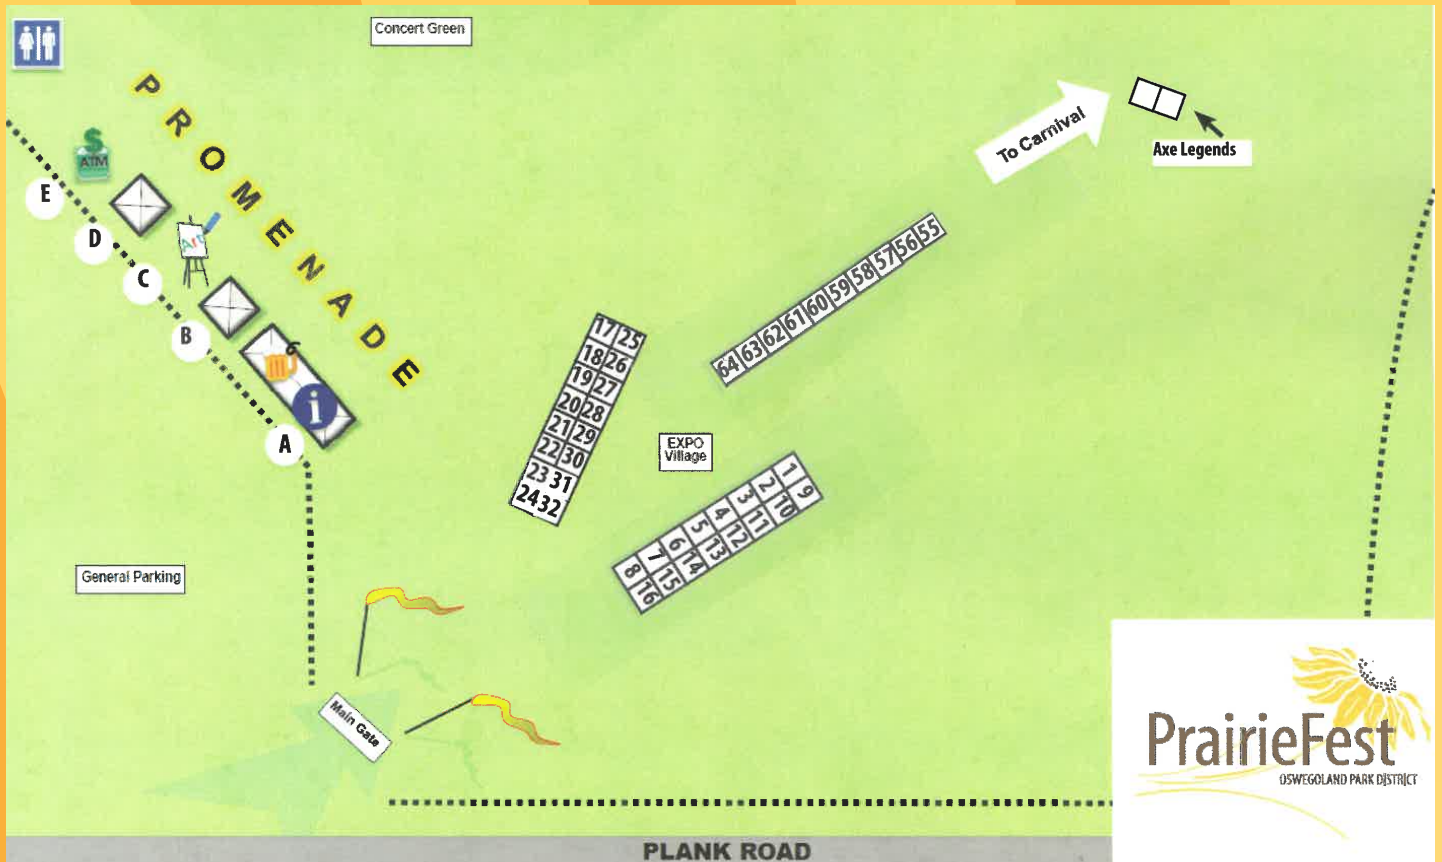

# 2021 PrairieFest Expo Village A-Z

- |                   |   |                   |   |
|-------------------|---|-------------------|---|
| 16 Sports Lane    | Carmody Construction                            | 8 Park Avenue     | No Obstacle Sales                       |
| 63 Park Avenue    | Century 21 Affiliated Jane Perez                | 31 Park Avenue    | OHS Senior Celebration                  |
| 29 Park Avenue    | Kendall County Republicans Central Committee    | E PFest Promenade | Old Second Bank ATM                     |
| 57 Park Avenue    | Kiwanis Club of Oswego                          | B PFest Promenade | Oswegoland Park District                |
| 26 Park Avenue    | Lee Bialas Artwork                              | 58 Park Avenue    | Positive Post Co. LLC                   |
| 24 Dance Street   | Master Cho's Global Leaders Taekwondo           | 27 Park Avenue    | Ranjan's Henna                          |
| 22 Dance Street   | Prairie View Orthodontics Smile Doctors         | 11 Sports Lane    | Roses Happy Faces                       |
| 10 Sports Lane    | Used Video Games                                | 14 Sports Lane    | Roxy's Wreaths                          |
| Carnival Fence    | Axe Legends LLC                                 | 20 Dance Street   | Scentsy                                 |
| 5 Park Avenue     | Color Street Stylist Kalous                     | 2 Park Avenue     | Stephanie Nichole Art and Crafting Peeb |
| 55 Park Avenue    | Crosspointe Church Water Station FREE WATER     | PFest's Roving    | The Glow Zone                           |
| 3 Park Avenue     | Democratic Women of Kendall County              | 56 Park Avenue    | The Learning Experience                 |
| 9 Sports Lane     | Dominion Martial Arts                           | 60 Park Avenue    | The Reserve at Oswego                   |
| 13 Sports Lane    | Eagle Academy of Martial Arts                   | 17 Dance Street   | Timbos Licorice/PT Snacks               |
| 1 Park Avenue     | Fantasy Face Body Hair                          | 25 Park Avenue    | Tupperware                              |
| 30 Park Avenue    | Feiden's Financial Coaching                     | 19 Dance Street   | US Taekwondo Oswego                     |
| C PFest Promenade | Fox River Academy of Music & Art                | D PFest Promenade | Village of Oswego                       |
| 12 Sports Lane    | Girl Scouts of Northern IL-Genesis Service Unit | 59 Park Avenue    | Wellspring United Methodist Church      |
| 7 Park Avenue     | Grand Bear Resort at Starved Rock               | 62 Park Avenue    | West Suburban Bank                      |
| A PFest Promenade | Info Booth/Beer Tent                            | 6 Park Avenue     | Will's Custom Rings                     |
| 64 Park Avenue    | Jonna Momma Art                                 |                   |   |
| 4 Park Avenue     | Kendall County Democrats                        |                   |   |
| 28 Park Avenue    | Mary Kay Cosmetics                              |                   |   |
| 23 Dance Street   | Master Cho's Global Leaders Taekwondo           |                   |   |
| 32 Park Avenue    | Midwest Shelter for Homeless Veterans           |                   |   |
| 61 Park Avenue    | Nanajos Creations                               |                   |   |