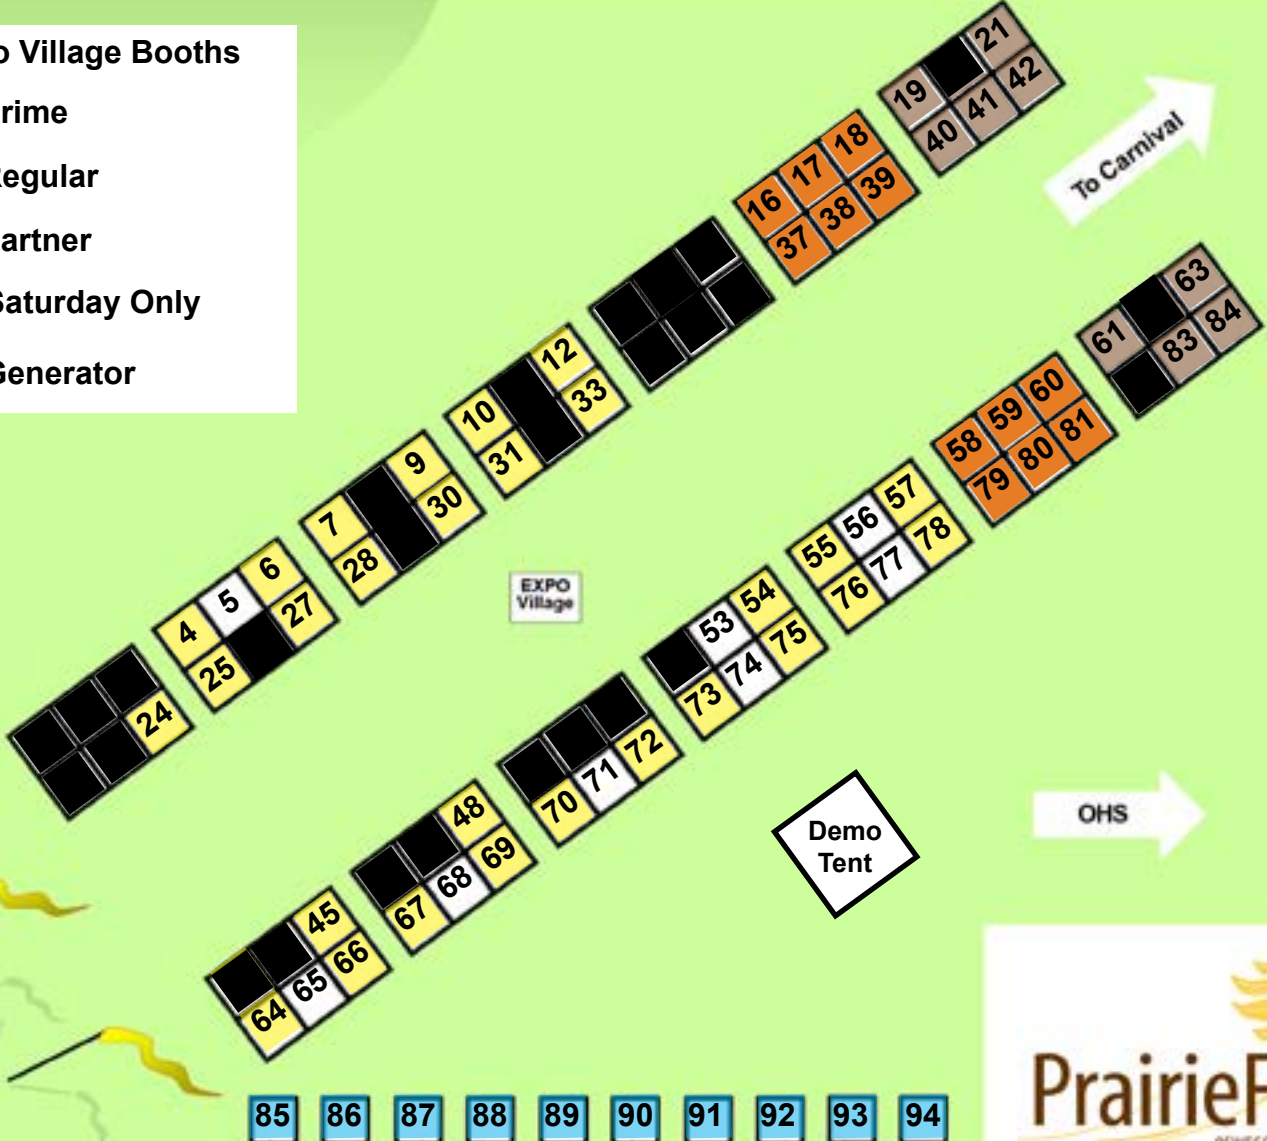

Concert Stage

General Parking

Main Gate

**Expo Village Booths**

- Prime
- Regular
- Partner
- Saturday Only
- Generator

To Carnival

OHS

Demo Tent

PLANK ROAD