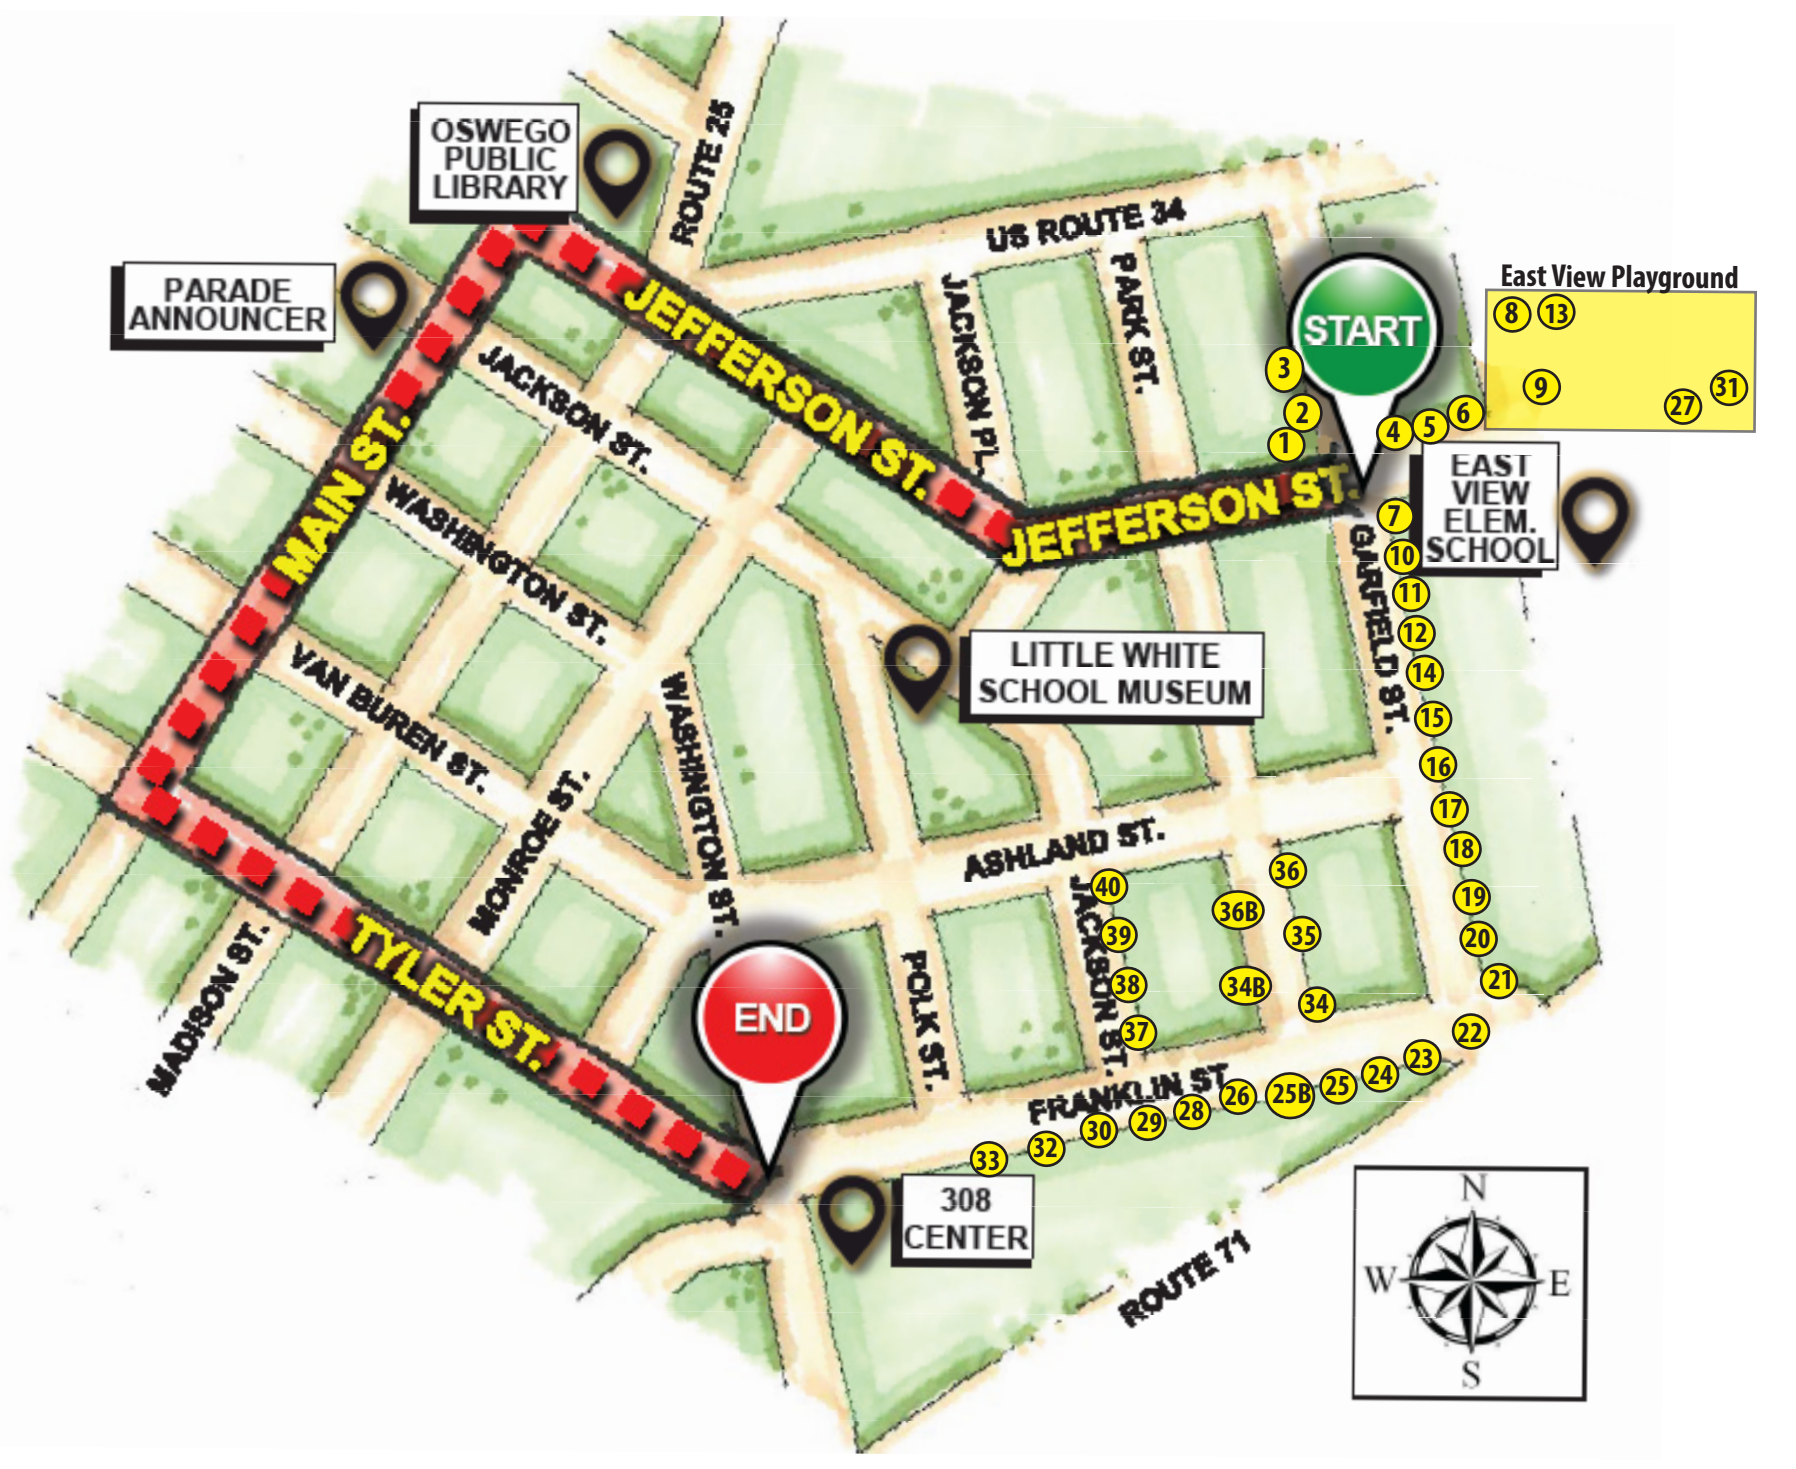

PARADE  
ANNOUNCER

MAIN ST.

JEFFERSON ST.

JEFFERSON ST.

TYLER ST.

ROUTE 25

US ROUTE 34

GARFIELD ST.

MADISON ST.

JACKSON ST.

WASHINGTON ST.

VAN BUREN ST.

MONROE ST.

WASHINGTON ST.

ASHLAND ST.

POLK ST.

FRANKLIN ST.

ROUTE 71

JACKSON PL.

PARK ST.

JACKSON ST.

**Parade  
Steps Off  
Sunday, June 18  
at 1pm!**