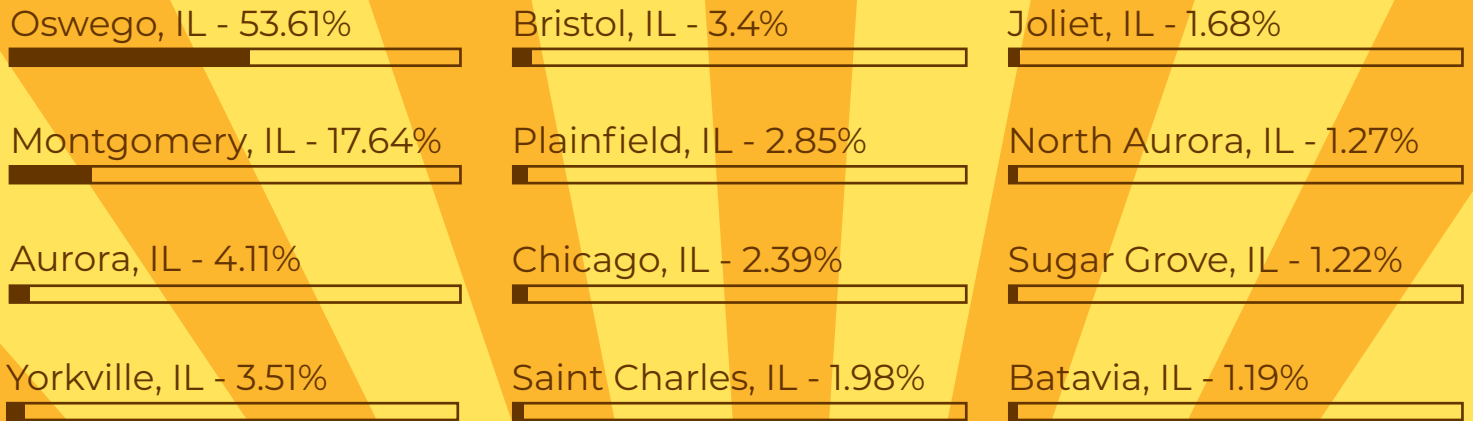

# PrairieFest Economic Impact

PrairieFest averages  
**\$2.65 million**  
 in economic impact for  
 the Oswegoland area

of PrairieFest guests head to  
**Downtown Oswego**  
 during their festival visit

# Your Customers Are At PrairieFest

Visits by City

# PrairieFest Top Guest Demographics